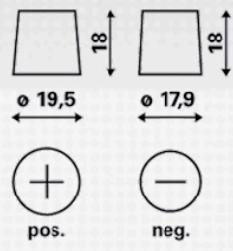

TECHNICAL INFORMATION

Voltage [V]:	12	Base Hold-down:	B13
Battery Capacity [Ah]:	41	Layout:	0
Cold Cranking Amps (CCA), EN [A]:	360	Terminal Types:	1
Length [mm]:	207	Case Size:	T4/LBN1
Width [mm]:	175	Weight filled (kg):	10,68
Height [mm]:	175		

DRAWINGS

B13

0

1

baterias.com