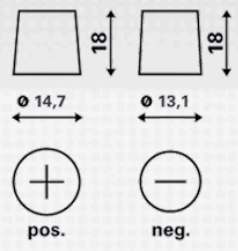

TECHNICAL INFORMATION

Voltage [V]:	12	Base Hold-down:	B00
Battery Capacity [Ah]:	45	Layout:	0
Cold Cranking Amps (CCA), EN [A]:	330	Terminal Types:	3
Length [mm]:	238	Case Size:	B24L
Width [mm]:	129	Weight filled (kg):	11,68
Height [mm]:	227		

DRAWINGS

B00

0

3

baterias.com