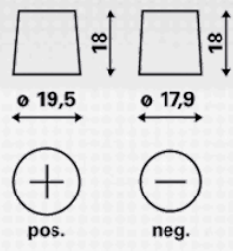

### TECHNICAL INFORMATION

Voltage [V]:	12	Base Hold-down:	B00
Battery Capacity [Ah]:	45	Layout:	0
Cold Cranking Amps (CCA), EN [A]:	330	Terminal Types:	1
Length [mm]:	238	Case Size:	B24R
Width [mm]:	129	Weight filled (kg):	11,68
Height [mm]:	227		

DRAWINGS

B00

0

1

baterias.com