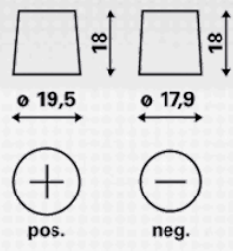

### TECHNICAL INFORMATION

Voltage [V]:	12	Base Hold-down:	B13
Battery Capacity [Ah]:	44	Layout:	0
Cold Cranking Amps (CCA), EN [A]:	420	Terminal Types:	1
Length [mm]:	175	Case Size:	H3/LN0
Width [mm]:	175	Weight filled (kg):	10,46
Height [mm]:	190		

DRAWINGS

B13

0

1

baterias.com