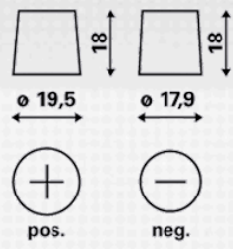

TECHNICAL INFORMATION

Voltage [V]:	12	Base Hold-down:	B13
Battery Capacity [Ah]:	56	Layout:	1
Cold Cranking Amps (CCA), EN [A]:	480	Terminal Types:	1
Length [mm]:	242	Case Size:	H5R/LN2R
Width [mm]:	175	Weight filled (kg):	13,7
Height [mm]:	190		

DRAWINGS

B13

1

1

baterias.com