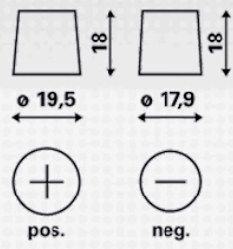

### TECHNICAL INFORMATION

Voltage [V]:	12	Base Hold-down:	B00
Battery Capacity [Ah]:	60	Layout:	0
Cold Cranking Amps (CCA), EN [A]:	540	Terminal Types:	1
Length [mm]:	232	Case Size:	D23L
Width [mm]:	173	Weight filled (kg):	14,54
Height [mm]:	225		

DRAWINGS

B00

0

1

baterias.com