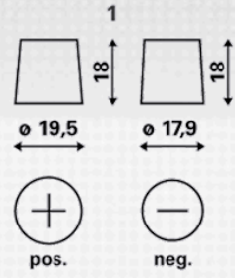

BLUE DYNAMIC

Key benefits

Engineered to the highest German standards

Patented PowerFrame® grid for reliable starting power, fast recharge and corrosion resistance

Meets all original criteria of the car manufacturer

For more information visit www.varta-automotive.com

ORDER INFORMATION

European Type No. (ETN):	560 411 054
Article Number:	560 411 054 313 2
Short Code:	D48
Barcode:	4016987119686
UK Code:	014
Packaging Unit:	1
Quantity per Pallet:	48

TECHNICAL INFORMATION

Voltage [V]:	12	Base Hold-down:	B00
Battery Capacity [Ah]:	60	Layout:	1
Cold Cranking Amps (CCA), EN [A]:	540	Terminal Types:	1
Length [mm]:	232	Case Size:	D23R
Width [mm]:	173	Weight filled (kg):	14,54
Height [mm]:	225		

DRAWINGS

B00

baterias.com