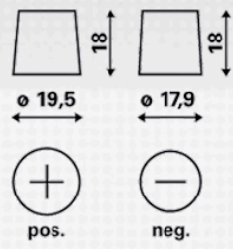

### TECHNICAL INFORMATION

Voltage [V]:	12	Base Hold-down:	B13
Battery Capacity [Ah]:	72	Layout:	0
Cold Cranking Amps (CCA), EN [A]:	680	Terminal Types:	1
Length [mm]:	278	Case Size:	T6/LBN3
Width [mm]:	175	Weight filled (kg):	17,05
Height [mm]:	175		

DRAWINGS

B13

0

1

baterias.com