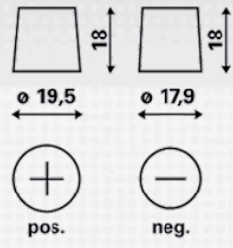

TECHNICAL INFORMATION

Voltage [V]:	12	Base Hold-down:	B00
Battery Capacity [Ah]:	90	Layout:	0
Cold Cranking Amps (CCA), EN [A]:	540	Terminal Types:	1
Length [mm]:	347	Case Size:	LOT7
Width [mm]:	173	Weight filled (kg):	25,2
Height [mm]:	234		

DRAWINGS

B00

0

1

baterias.com