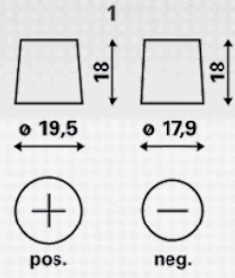

DRAWINGS

B00

baterias.com