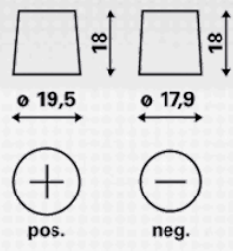

TECHNICAL INFORMATION

Voltage [V]:	12	Base Hold-down:	B00
Battery Capacity [Ah]:	125	Layout:	2
Cold Cranking Amps (CCA), EN [A]:	950	Terminal Types:	1
Length [mm]:	286	Case Size:	NATO
Width [mm]:	269	Weight filled (kg):	36,800
Height [mm]:	230		

DRAWINGS

B00

2

1

baterias.com