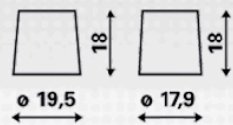

TECHNICAL INFORMATION

Voltage [V]:	12	Base Hold-down:	B11
Battery Capacity [Ah]:	135	Layout:	6
Cold Cranking Amps (CCA), EN [A]:	680	Terminal Types:	1
Length [mm]:	360	Case Size:	12C135
Width [mm]:	253	Weight filled (kg):	42,300
Height [mm]:	240		

DRAWINGS

B11

6

1

baterias.com