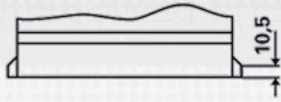

DRAWINGS

B11