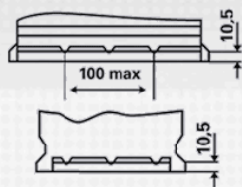

B03

3

baterias.com