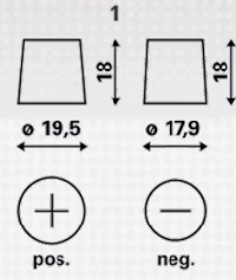

PROFESSIONAL DUAL PURPOSE AGM

Key benefits

- Designed for motorhomes, caravans and boats to run electrical equipment with moderate energy requirements
- Long lasting – up to four times the cyclic stability of conventional flooded batteries
- Minimal self-discharge makes it ideal for seasonal use
- AGM technology for high rate discharge performance, plus superb shock and vibration resistance
- Ideal for dual power applications (can be used for both starting and overall energy supply)

For more information visit www.varta-automotive.com

ORDER INFORMATION	
European Type No. (ETN):	840 210 120
Article Number:	840 210 120 C54 2
Short Code:	LA210
Barcode:	4016987157107
Packaging Unit:	1
Quantity per Pallet:	12

TECHNICAL INFORMATION			
Voltage [V]:	12	Base Hold-down:	B00
Battery Capacity [Ah]:	210	Layout:	3
Cold Cranking Amps (CCA), EN [A]:	1200	Terminal Types:	1
Length [mm]:	518	Case Size:	C
Width [mm]:	276	Weight filled (kg):	61
Height [mm]:	242		

DRAWINGS

baterias.com