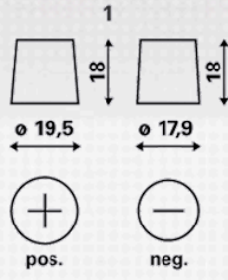

### ORDER INFORMATION

|                          |                   |
|--------------------------|-------------------|
| European Type No. (ETN): | 620 147 078       |
| Article Number:          | 620 147 078 B91 2 |
| Short Code:              | LFS120            |
| Barcode:                 | 4016987158593     |
| Packaging Unit:          | 1                 |
| Quantity per Pallet:     | 24                |

### TECHNICAL INFORMATION

|                                   |     |                     |      |
|-----------------------------------|-----|---------------------|------|
| Voltage [V]:                      | 12  | Base Hold-down:     | B00  |
| Battery Capacity [Ah]:            | 120 | Layout:             | 1    |
| Cold Cranking Amps (CCA), EN [A]: | 780 | Terminal Types:     | 1    |
| Length [mm]:                      | 349 | Case Size:          | LOT7 |
| Width [mm]:                       | 175 | Weight filled (kg): | 29   |
| Height [mm]:                      | 236 |                     |      |