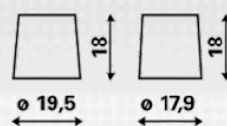

TECHNICAL INFORMATION

Voltage [V]:	12	Base Hold-down:	B00
Battery Capacity [Ah]:	180	Layout:	3
Cold Cranking Amps (CCA), EN [A]:	1400	Terminal Types:	1
Length [mm]:	513	Case Size:	B
Width [mm]:	223	Weight filled (kg):	40,420
Height [mm]:	223		

DRAWINGS

B00

3

1

ø 19,5

ø 17,9

pos.

neg.