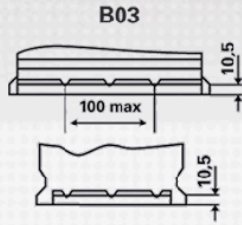

DRAWINGS

baterias.com