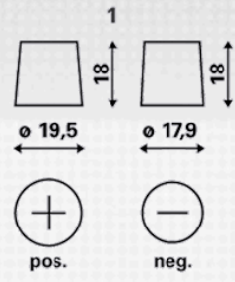

DRAWINGS

baterias.com