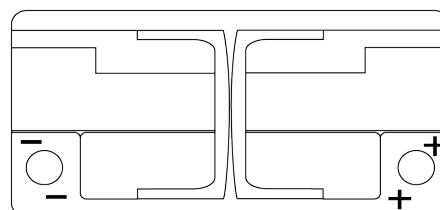

**Product overview**

Batteries for Cars

**Senator3 DA1000**

Part number	DA1000
Technology	Flooded
EAN/GTIN	3661024024259
Voltage	12 V
Capacity	100 Ah
CCA	900 A
Length	353 mm
Width	175 mm
Height	190 mm
Box size	L05
Polarity	ETN 0
Terminal Type	EN taper post
Hold Down	B13
Weights (subject of variation)	22.60 kg

**Polarity**

**Terminal Type**

Positive Terminal

Negative Terminal

**Hold Down**

Design, features and specifications are subject to change without notice. We disclaim any representation or warranty, express or implied, concerning the data or recommendations, and in no event shall be liable for any loss or damage claimed to have arisen as a result. Some products may not be available in your local market.