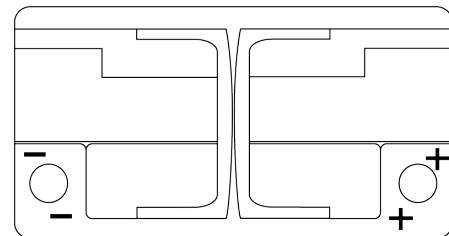

Product overview

Batteries for Cars

Senator3 DA1050

| | |
|--------------------------------|---------------|
| Part number | DA1050 |
| Technology | Flooded |
| EAN/GTIN | 3661024024303 |
| Voltage | 12 V |
| Capacity | 105 Ah |
| CCA | 850 A |
| Length | 315 mm |
| Width | 175 mm |
| Height | 205 mm |
| Box size | LH4 |
| Polarity | ETN 0 |
| Terminal Type | EN taper post |
| Hold Down | B13 |
| Weights (subject of variation) | 23.10 kg |

Polarity

Terminal Type

Positive Terminal

Negative Terminal

Hold Down

Design, features and specifications are subject to change without notice. We disclaim any representation or warranty, express or implied, concerning the data or recommendations, and in no event shall be liable for any loss or damage claimed to have arisen as a result. Some products may not be available in your local market.