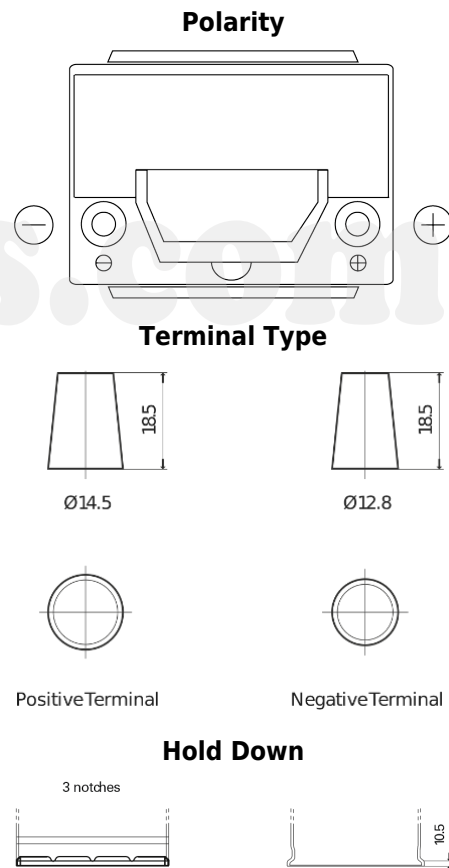

Product overview

Batteries for Cars

Senator3 DA406

Part number	DA406
Technology	Flooded
EAN/GTIN	3661024026918
Voltage	12 V
Capacity	40 Ah
CCA	350 A
Length	187 mm
Width	127 mm
Height	220 mm
Box size	B19
Polarity	ETN 0
Terminal Type	JIS taper post
Hold Down	B1
Weights (subject of variation)	9.30 kg