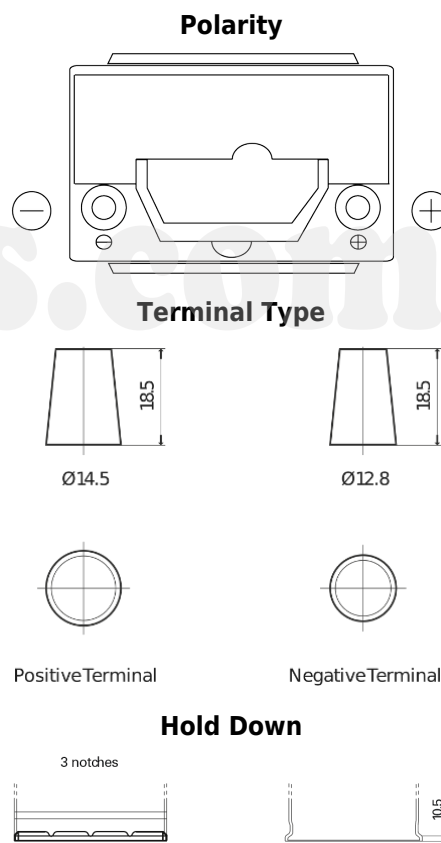

**Product overview**

Batteries for Cars

**Senator3 DA456**

Part number	DA456
Technology	Flooded
EAN/GTIN	3661024024129
Voltage	12 V
Capacity	45 Ah
CCA	390 A
Length	237 mm
Width	127 mm
Height	227 mm
Box size	B24
Polarity	ETN 0
Terminal Type	JIS taper post
Hold Down	B1
Weights (subject of variation)	11.80 kg