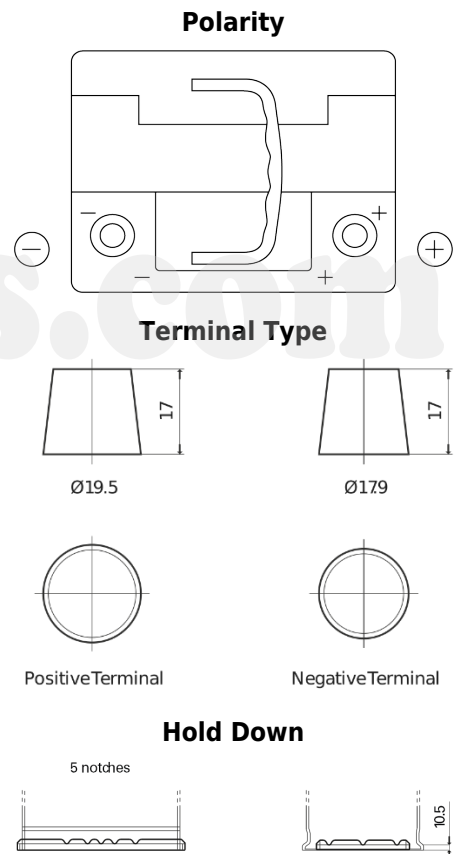

**Product overview**

Batteries for Cars

**Senator3 DA472**

Part number	DA472
Technology	Flooded
EAN/GTIN	3661024024266
Voltage	12 V
Capacity	47 Ah
CCA	450 A
Length	207 mm
Width	175 mm
Height	175 mm
Box size	LB1
Polarity	ETN 0
Terminal Type	EN taper post
Hold Down	B13
Weights (subject of variation)	11.40 kg