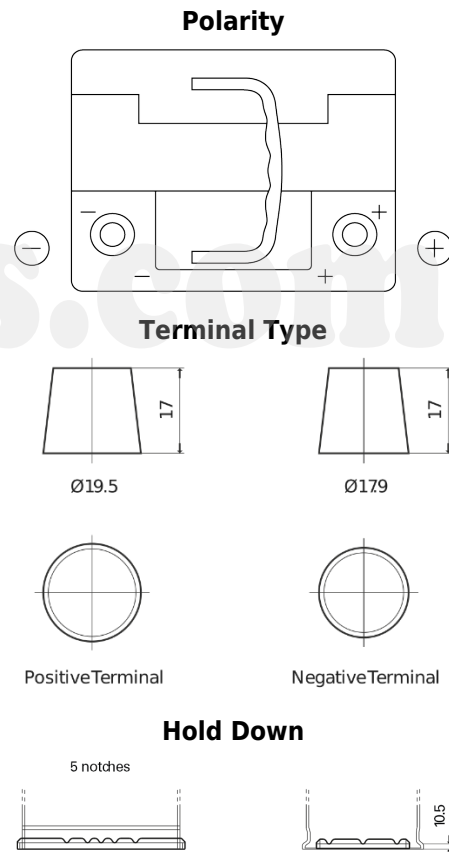

Product overview

Batteries for Cars

Senator3 DA530

Part number	DA530
Technology	Flooded
EAN/GTIN	3661024024204
Voltage	12 V
Capacity	53 Ah
CCA	540 A
Length	207 mm
Width	175 mm
Height	190 mm
Box size	L01
Polarity	ETN 0
Terminal Type	EN taper post
Hold Down	B13
Weights (subject of variation)	12.70 kg