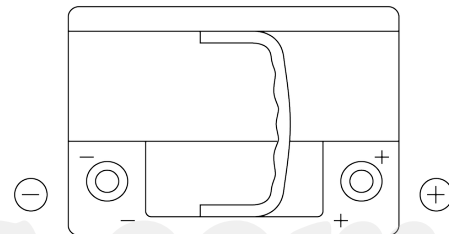

Product overview

Batteries for Cars

Senator3 DA612

Part number	DA612
Technology	Flooded
EAN/GTIN	3661024024273
Voltage	12 V
Capacity	61 Ah
CCA	600 A
Length	242 mm
Width	175 mm
Height	175 mm
Box size	LB2
Polarity	ETN 0
Terminal Type	EN taper post
Hold Down	B13
Weights (subject of variation)	14.00 kg

Polarity

Terminal Type

Positive Terminal

Negative Terminal

Hold Down

Design, features and specifications are subject to change without notice. We disclaim any representation or warranty, express or implied, concerning the data or recommendations, and in no event shall be liable for any loss or damage claimed to have arisen as a result. Some products may not be available in your local market.