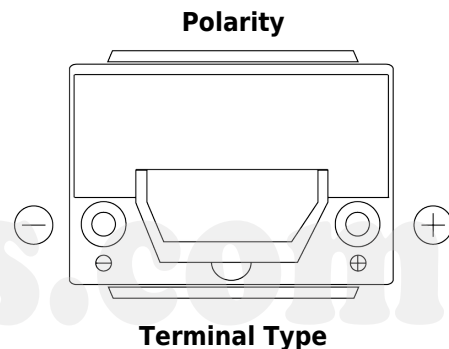

Product overview

Batteries for Cars

Senator3 DA654

Part number	DA654
Technology	Flooded
EAN/GTIN	3661024024143
Voltage	12 V
Capacity	65 Ah
CCA	580 A
Length	230 mm
Width	173 mm
Height	222 mm
Box size	D23
Polarity	ETN 0
Terminal Type	EN taper post
Hold Down	Korean B1
Weights (subject of variation)	16.00 kg