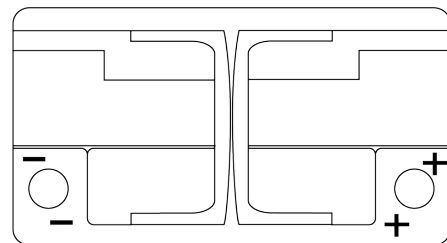

Product overview

Batteries for Cars

Senator3 DA722

Part number	DA722
Technology	Flooded
EAN/GTIN	3661024024280
Voltage	12 V
Capacity	72 Ah
CCA	720 A
Length	278 mm
Width	175 mm
Height	175 mm
Box size	LB3
Polarity	ETN 0
Terminal Type	EN taper post
Hold Down	B13
Weights (subject of variation)	15.90 kg

Polarity

Terminal Type

Positive Terminal

Negative Terminal

Hold Down

Design, features and specifications are subject to change without notice. We disclaim any representation or warranty, express or implied, concerning the data or recommendations, and in no event shall be liable for any loss or damage claimed to have arisen as a result. Some products may not be available in your local market.