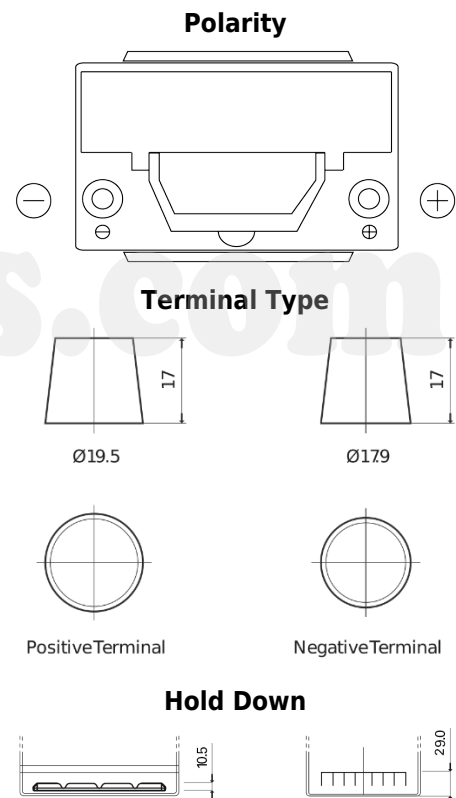

Product overview

Batteries for Cars

Senator3 DA754

Part number	DA754
Technology	Flooded
EAN/GTIN	3661024024167
Voltage	12 V
Capacity	75 Ah
CCA	630 A
Length	270 mm
Width	173 mm
Height	222 mm
Box size	D26
Polarity	ETN 0
Terminal Type	EN taper post
Hold Down	Korean B1+B6
Weights (subject of variation)	17.40 kg