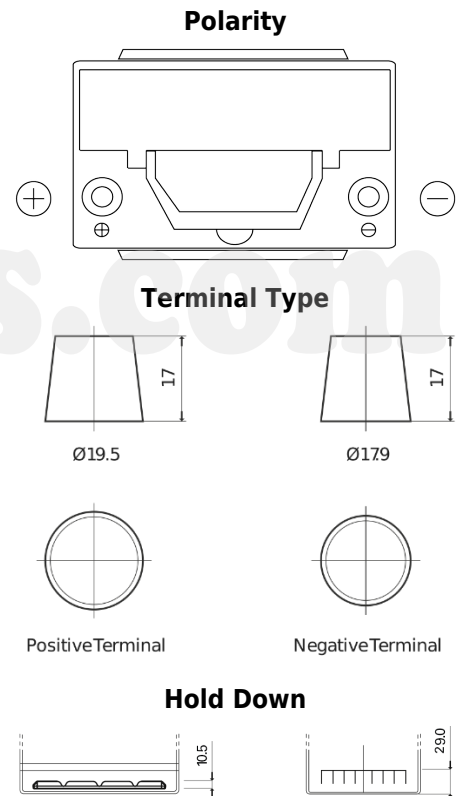

Product overview

Batteries for Cars

Senator3 DA755

Part number	DA755
Technology	Flooded
EAN/GTIN	3661024024174
Voltage	12 V
Capacity	75 Ah
CCA	630 A
Length	270 mm
Width	173 mm
Height	222 mm
Box size	D26
Polarity	ETN 1
Terminal Type	EN taper post
Hold Down	Korean B1+B6
Weights (subject of variation)	17.40 kg