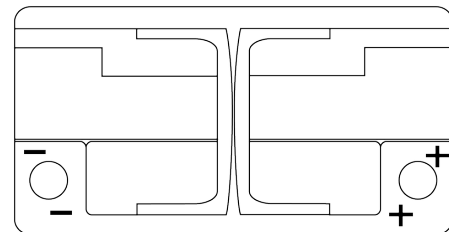

Product overview

Batteries for Cars

Senator3 DA852

Part number	DA852
Technology	Flooded
EAN/GTIN	3661024024297
Voltage	12 V
Capacity	85 Ah
CCA	800 A
Length	315 mm
Width	175 mm
Height	175 mm
Box size	LB4
Polarity	ETN 0
Terminal Type	EN taper post
Hold Down	B13
Weights (subject of variation)	18.60 kg

Polarity

Terminal Type

Positive Terminal

Negative Terminal

Hold Down

Design, features and specifications are subject to change without notice. We disclaim any representation or warranty, express or implied, concerning the data or recommendations, and in no event shall be liable for any loss or damage claimed to have arisen as a result. Some products may not be available in your local market.