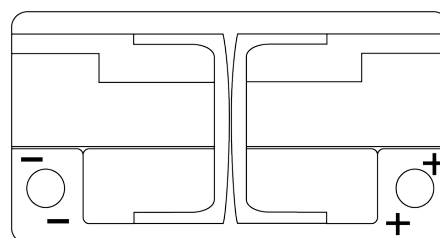

**Product overview**

Batteries for Cars

**Senator3 DA900**

Part number	DA900
Technology	Flooded
EAN/GTIN	3661024026253
Voltage	12 V
Capacity	90 Ah
CCA	720 A
Length	315 mm
Width	175 mm
Height	190 mm
Box size	L04
Polarity	ETN 0
Terminal Type	EN taper post
Hold Down	B13
Weights (subject of variation)	19.50 kg

**Polarity**

**Terminal Type**

Positive Terminal

Negative Terminal

**Hold Down**

Design, features and specifications are subject to change without notice. We disclaim any representation or warranty, express or implied, concerning the data or recommendations, and in no event shall be liable for any loss or damage claimed to have arisen as a result. Some products may not be available in your local market.