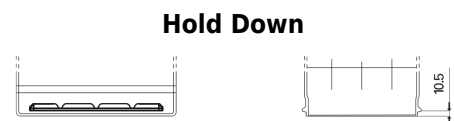

Product overview

Batteries for Cars

Senator3 DA954

Part number	DA954
Technology	Flooded
EAN/GTIN	3661024024181
Voltage	12 V
Capacity	95 Ah
CCA	800 A
Length	306 mm
Width	173 mm
Height	222 mm
Box size	D31
Polarity	ETN 0
Terminal Type	EN taper post
Hold Down	Korean B1
Weights (subject of variation)	21.40 kg