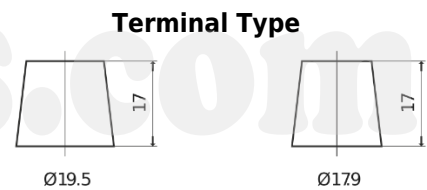

Product overview

Batteries for Cars

Senator3 DA954

Part number	DA954
Technology	Flooded
EAN/GTIN	3661024024181
Voltage	12 V
Capacity	95 Ah
CCA	800 A
Length	306 mm
Width	173 mm
Height	222 mm
Box size	D31
Polarity	ETN 0
Terminal Type	EN taper post
Hold Down	Korean B1
Weights (subject of variation)	21.40 kg