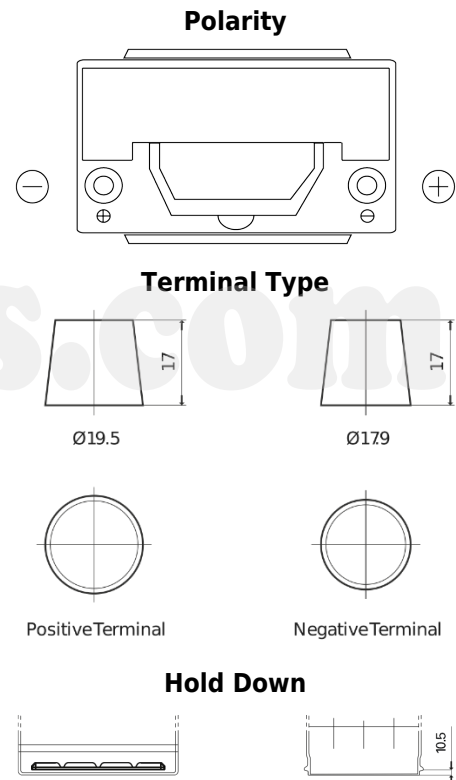

Product overview

Batteries for Cars

Senator3 DA955

Part number	DA955
Technology	Flooded
EAN/GTIN	3661024024198
Voltage	12 V
Capacity	95 Ah
CCA	800 A
Length	306 mm
Width	173 mm
Height	222 mm
Box size	D31
Polarity	ETN 1
Terminal Type	EN taper post
Hold Down	Korean B1
Weights (subject of variation)	21.40 kg