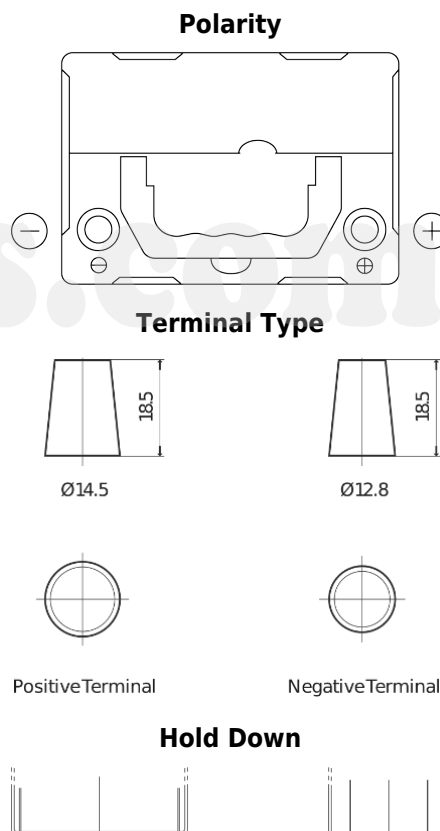

Product overview

Batteries for Cars

Power DB356

Part number	DB356
Technology	Flooded
EAN/GTIN	3661024024334
Voltage	12 V
Capacity	35 Ah
CCA	240 A
Length	187 mm
Width	127 mm
Height	220 mm
Box size	B19
Polarity	ETN 0
Terminal Type	JIS taper post
Hold Down	B0
Weights (subject of variation)	8.90 kg