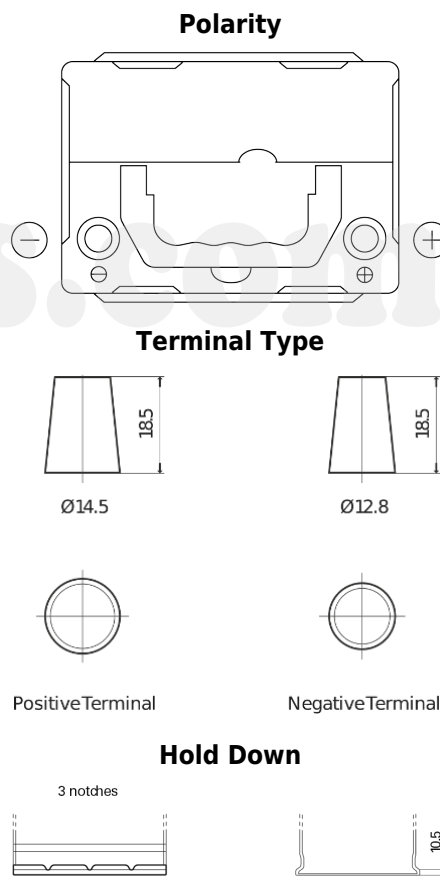

Product overview

Batteries for Cars

Power DB356A

Part number	DB356A
Technology	Flooded
EAN/GTIN	3661024024884
Voltage	12 V
Capacity	35 Ah
CCA	240 A
Length	187 mm
Width	127 mm
Height	220 mm
Box size	B19
Polarity	ETN 0
Terminal Type	JIS taper post
Hold Down	Korean B1 Long
Weights (subject of variation)	8.90 kg