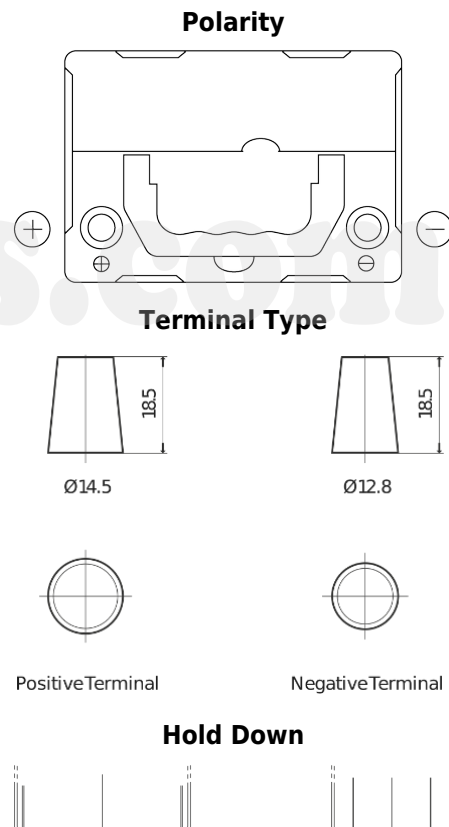

Product overview

Batteries for Cars

Power DB357

Part number	DB357
Technology	Flooded
EAN/GTIN	3661024024341
Voltage	12 V
Capacity	35 Ah
CCA	240 A
Length	187 mm
Width	127 mm
Height	220 mm
Box size	B19
Polarity	ETN 1
Terminal Type	JIS taper post
Hold Down	B0
Weights (subject of variation)	8.90 kg