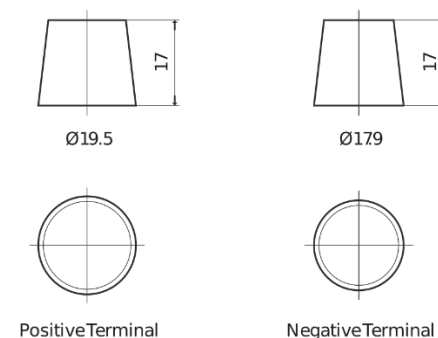

Terminal Type

Hold Down

Design, features and specifications are subject to change without notice. We disclaim any representation or warranty, express or implied, concerning the data or recommendations, and in no event shall be liable for any loss or damage claimed to have arisen as a result. Some products may not be available in your local market.