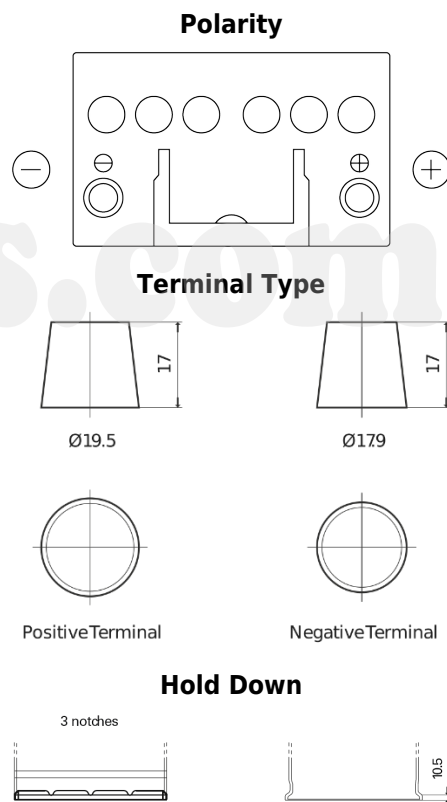

Product overview

Batteries for Cars

Power DB450

Part number	DB450
Technology	Flooded
EAN/GTIN	3661024024495
Voltage	12 V
Capacity	45 Ah
CCA	330 A
Length	220 mm
Width	135 mm
Height	225 mm
Box size	E02
Polarity	ETN 0
Terminal Type	EN taper post
Hold Down	B1
Weights (subject of variation)	12.50 kg