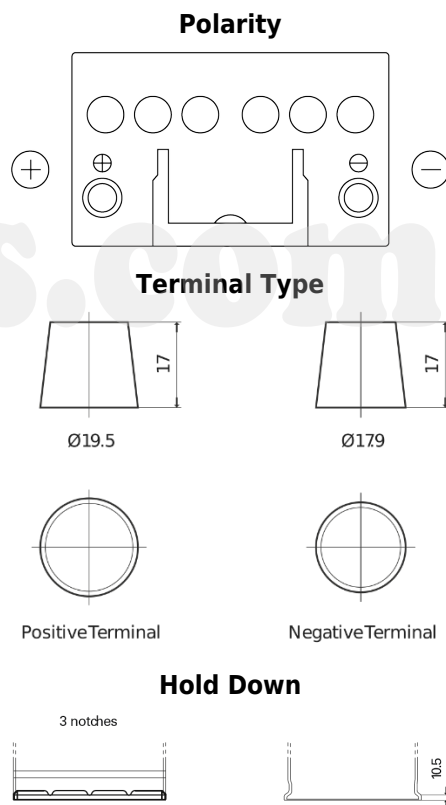

Product overview

Batteries for Cars

Power DB451

Part number	DB451
Technology	Flooded
EAN/GTIN	3661024024488
Voltage	12 V
Capacity	45 Ah
CCA	330 A
Length	220 mm
Width	135 mm
Height	225 mm
Box size	E02
Polarity	ETN 1
Terminal Type	EN taper post
Hold Down	B1
Weights (subject of variation)	12.50 kg