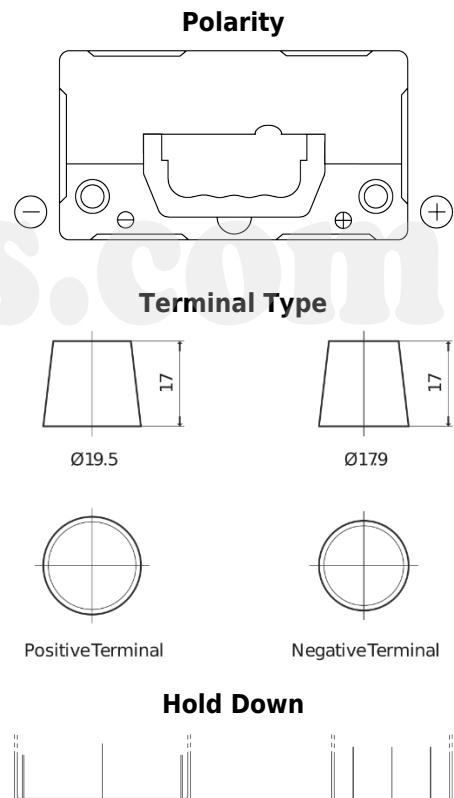

**Product overview**

Batteries for Cars

**Power DB454**

Part number	DB454
Technology	Flooded
EAN/GTIN	3661024024372
Voltage	12 V
Capacity	45 Ah
CCA	330 A
Length	237 mm
Width	127 mm
Height	227 mm
Box size	B24
Polarity	ETN 0
Terminal Type	EN taper post
Hold Down	B0
Weights (subject of variation)	11.40 kg