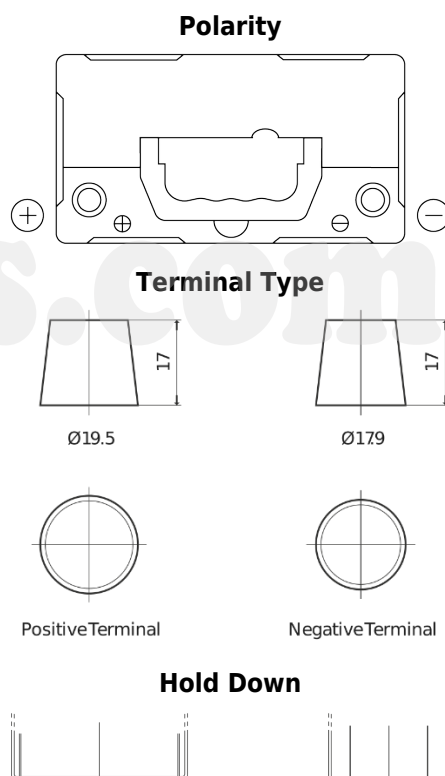

Product overview

Batteries for Cars

Power DB455

Part number	DB455
Technology	Flooded
EAN/GTIN	3661024024389
Voltage	12 V
Capacity	45 Ah
CCA	330 A
Length	237 mm
Width	127 mm
Height	227 mm
Box size	B24
Polarity	ETN 1
Terminal Type	EN taper post
Hold Down	B0
Weights (subject of variation)	11.40 kg