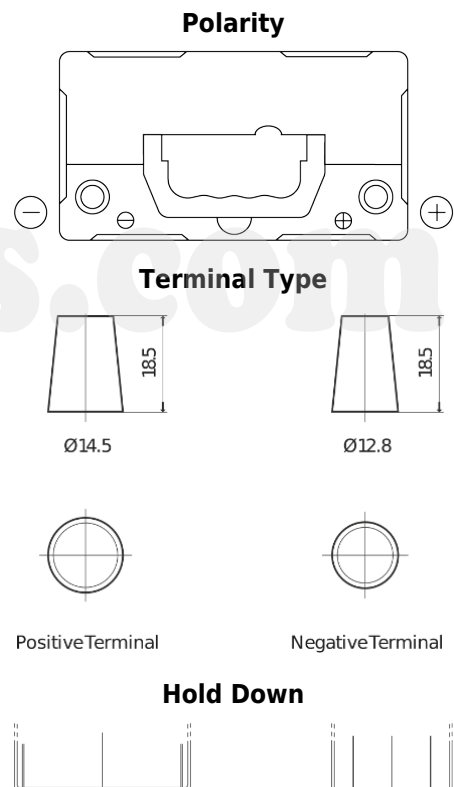

Product overview

Batteries for Cars

Power DB456

Part number	DB456
Technology	Flooded
EAN/GTIN	3661024024358
Voltage	12 V
Capacity	45 Ah
CCA	330 A
Length	237 mm
Width	127 mm
Height	227 mm
Box size	B24
Polarity	ETN 0
Terminal Type	JIS taper post
Hold Down	B0
Weights (subject of variation)	11.40 kg