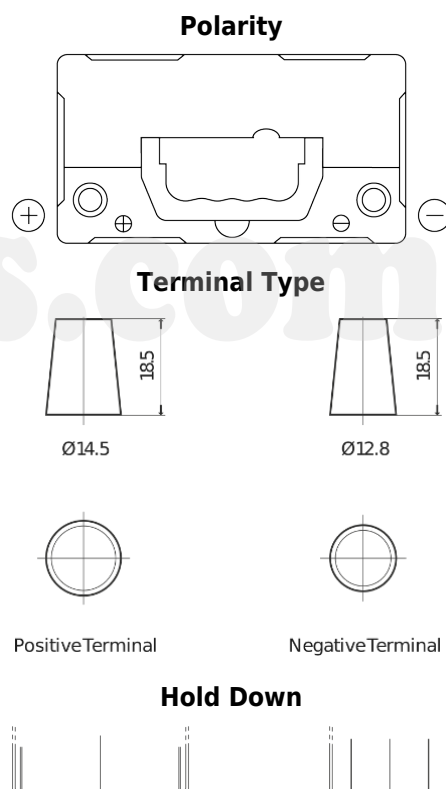

Product overview

Batteries for Cars

Power DB457

| | |
|--------------------------------|----------------|
| Part number | DB457 |
| Technology | Flooded |
| EAN/GTIN | 3661024024365 |
| Voltage | 12 V |
| Capacity | 45 Ah |
| CCA | 330 A |
| Length | 237 mm |
| Width | 127 mm |
| Height | 227 mm |
| Box size | B24 |
| Polarity | ETN 1 |
| Terminal Type | JIS taper post |
| Hold Down | B0 |
| Weights (subject of variation) | 11.40 kg |