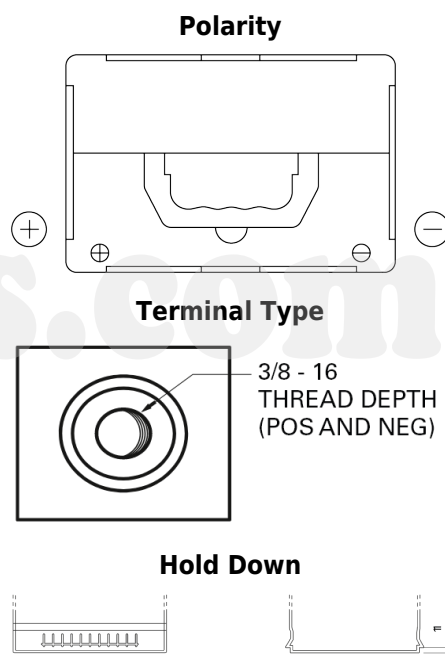

Product overview

Batteries for Cars

Power DB558

Part number	DB558
Technology	Flooded
EAN/GTIN	3661024026895
Voltage	12 V
Capacity	55 Ah
CCA	620 A
Length	230 mm
Width	180 mm
Height	186 mm
Box size	G75
Polarity	ETN 1
Terminal Type	SAE S 3/8" side Terminal
Hold Down	B7
Weights (subject of variation)	14.20 kg