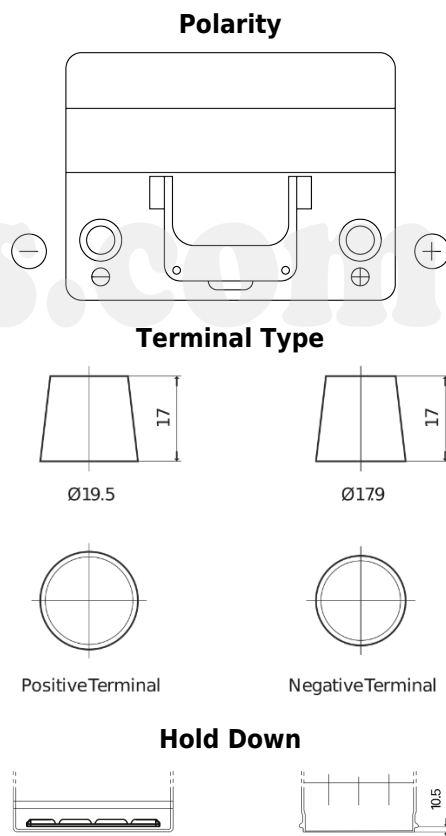

**Product overview**

Batteries for Cars

**Power DB604**

Part number	DB604
Technology	Flooded
EAN/GTIN	3661024024419
Voltage	12 V
Capacity	60 Ah
CCA	480 A
Length	230 mm
Width	173 mm
Height	222 mm
Box size	D23
Polarity	ETN 0
Terminal Type	EN taper post
Hold Down	Korean B1
Weights (subject of variation)	14.60 kg