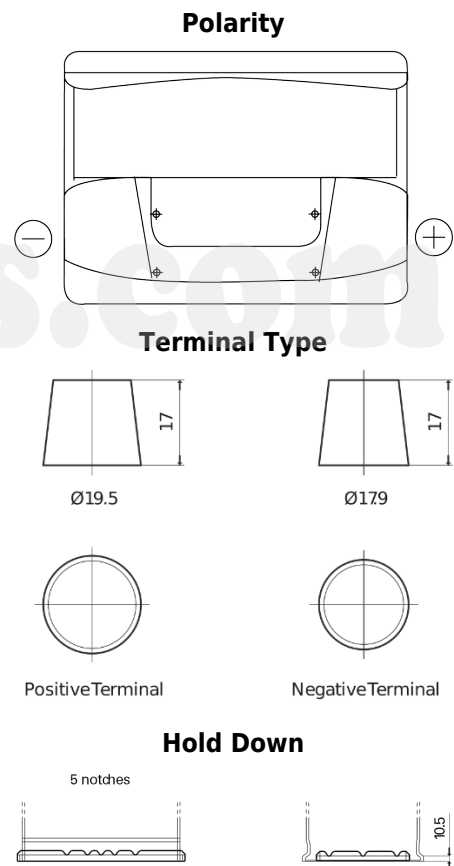

Product overview

Batteries for Cars

Power DB620

Part number	DB620
Technology	Flooded
EAN/GTIN	3661024024532
Voltage	12 V
Capacity	62 Ah
CCA	540 A
Length	242 mm
Width	175 mm
Height	190 mm
Box size	L02
Polarity	ETN 0
Terminal Type	EN taper post
Hold Down	B13
Weights (subject of variation)	13.90 kg