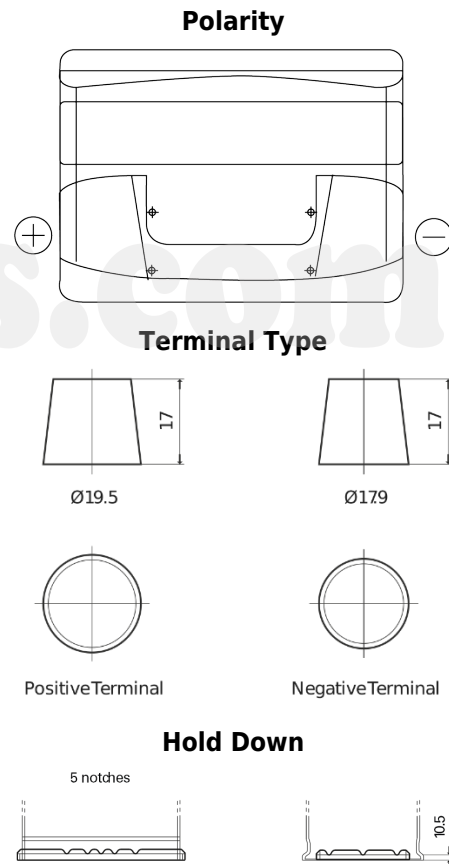

Product overview

Batteries for Cars

Power DB621

Part number	DB621
Technology	Flooded
EAN/GTIN	3661024024549
Voltage	12 V
Capacity	62 Ah
CCA	540 A
Length	242 mm
Width	175 mm
Height	190 mm
Box size	L02
Polarity	ETN 1
Terminal Type	EN taper post
Hold Down	B13
Weights (subject of variation)	14.40 kg