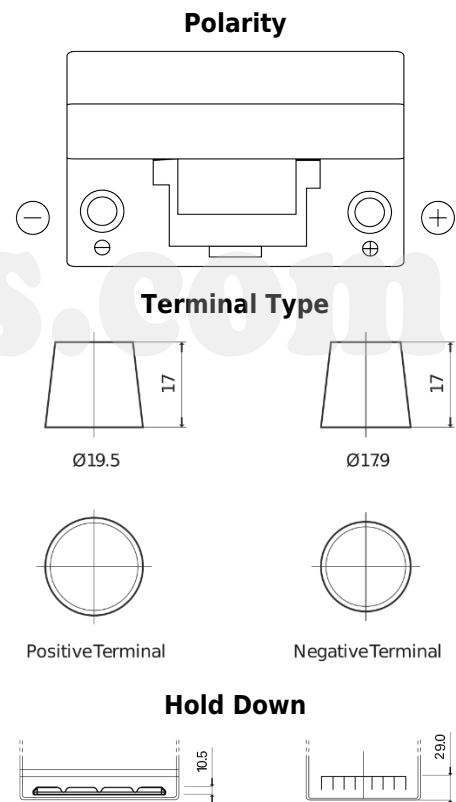

**Product overview**

Batteries for Cars

**Power DB704**

Part number	DB704
Technology	Flooded
EAN/GTIN	3661024024433
Voltage	12 V
Capacity	70 Ah
CCA	540 A
Length	270 mm
Width	173 mm
Height	222 mm
Box size	D26
Polarity	ETN 0
Terminal Type	EN taper post
Hold Down	Korean B1+B6
Weights (subject of variation)	16.10 kg