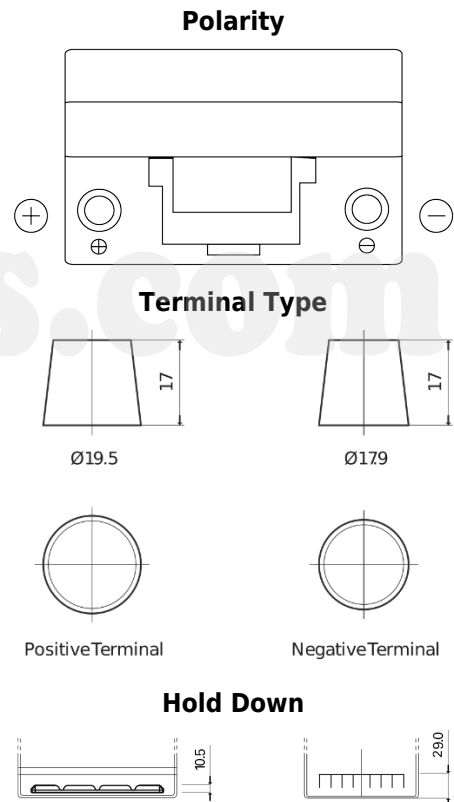

Product overview

Batteries for Cars

Power DB705

Part number	DB705
Technology	Flooded
EAN/GTIN	3661024024440
Voltage	12 V
Capacity	70 Ah
CCA	540 A
Length	270 mm
Width	173 mm
Height	222 mm
Box size	D26
Polarity	ETN 1
Terminal Type	EN taper post
Hold Down	Korean B1+B6
Weights (subject of variation)	16.10 kg