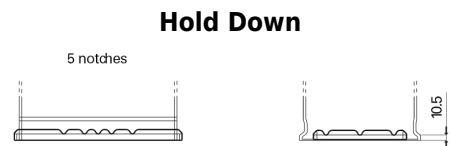

**Product overview**

Batteries for Cars

**Power DB712**

Part number	DB712
Technology	Flooded
EAN/GTIN	3661024024648
Voltage	12 V
Capacity	71 Ah
CCA	670 A
Length	278 mm
Width	175 mm
Height	175 mm
Box size	LB3
Polarity	ETN 0
Terminal Type	EN taper post
Hold Down	B13
Weights (subject of variation)	15.30 kg