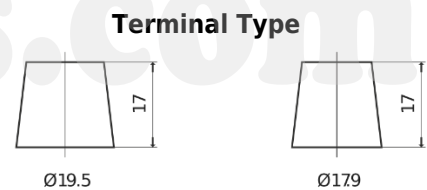

**Product overview**

Batteries for Cars

**Power DB712**

Part number	DB712
Technology	Flooded
EAN/GTIN	3661024024648
Voltage	12 V
Capacity	71 Ah
CCA	670 A
Length	278 mm
Width	175 mm
Height	175 mm
Box size	LB3
Polarity	ETN 0
Terminal Type	EN taper post
Hold Down	B13
Weights (subject of variation)	15.30 kg