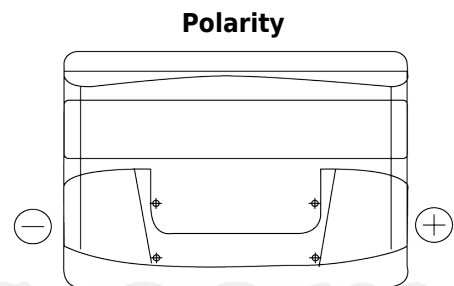

**Product overview**

Batteries for Cars

**Power DB712**

Part number	DB712
Technology	Flooded
EAN/GTIN	3661024024648
Voltage	12 V
Capacity	71 Ah
CCA	670 A
Length	278 mm
Width	175 mm
Height	175 mm
Box size	LB3
Polarity	ETN 0
Terminal Type	EN taper post
Hold Down	B13
Weights (subject of variation)	15.30 kg