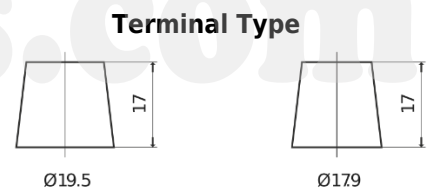

Product overview

Batteries for Cars

Power DB740

Part number	DB740
Technology	Flooded
EAN/GTIN	3661024024556
Voltage	12 V
Capacity	74 Ah
CCA	680 A
Length	278 mm
Width	175 mm
Height	190 mm
Box size	L03
Polarity	ETN 0
Terminal Type	EN taper post
Hold Down	B13
Weights (subject of variation)	16.60 kg