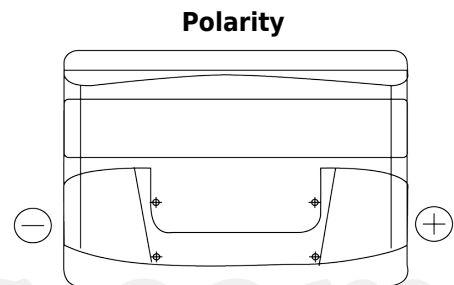

Product overview

Batteries for Cars

Power DB740

Part number	DB740
Technology	Flooded
EAN/GTIN	3661024024556
Voltage	12 V
Capacity	74 Ah
CCA	680 A
Length	278 mm
Width	175 mm
Height	190 mm
Box size	L03
Polarity	ETN 0
Terminal Type	EN taper post
Hold Down	B13
Weights (subject of variation)	16.60 kg