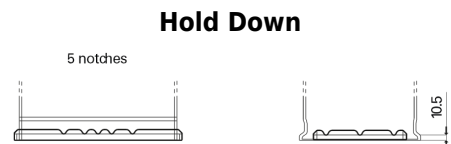

Product overview

Batteries for Cars

Power DB740

Part number	DB740
Technology	Flooded
EAN/GTIN	3661024024556
Voltage	12 V
Capacity	74 Ah
CCA	680 A
Length	278 mm
Width	175 mm
Height	190 mm
Box size	L03
Polarity	ETN 0
Terminal Type	EN taper post
Hold Down	B13
Weights (subject of variation)	16.60 kg